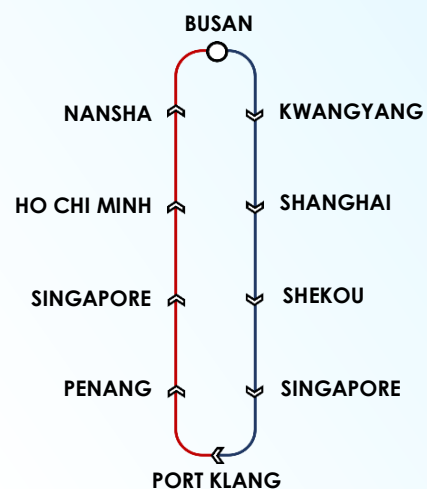

**NAMSUNG**

"Introducing our latest service – **New Far East Straits (NFS)**, delivering unparalleled reliability and flexibility to keep your supply chain moving smoothly. Trust us to handle your cargo with care and precision."

**Commencement Date: 6<sup>th</sup> July 2023 from Busan**

## Rotation

Voyage Duration: **28 days**

For further inquiries, please contact our Malaysian agent representative,  
QEL Shipping Services Sdn Bhd.

[www.qelshipping.com](http://www.qelshipping.com)

### 1. Via Busan to Japan Outports

- |               |             |             |
|---------------|-------------|-------------|
| ✓ Akita       | ✓ Kanazawa  | ✓ Oita      |
| ✓ Hachinohe   | ✓ Kawasaki  | ✓ Osaka     |
| ✓ Hakata      | ✓ Kobe      | ✓ Sakata    |
| ✓ Hiroshima   | ✓ Kushiro   | ✓ Sendai    |
| ✓ Hitachinaka | ✓ Matsuyama | ✓ Shibushi  |
| ✓ Hososhima   | ✓ Mizushima | ✓ Shimizu   |
| ✓ Imabari     | ✓ Moji      | ✓ Tokyo     |
| ✓ Ishikari    | ✓ Nagoya    | ✓ Tomakomai |
| ✓ Iyomishima  | ✓ Niigata   | ✓ Toyama    |
| ✓ Kamaishi    | ✓ Ohahama   | ✓ Yokohama  |